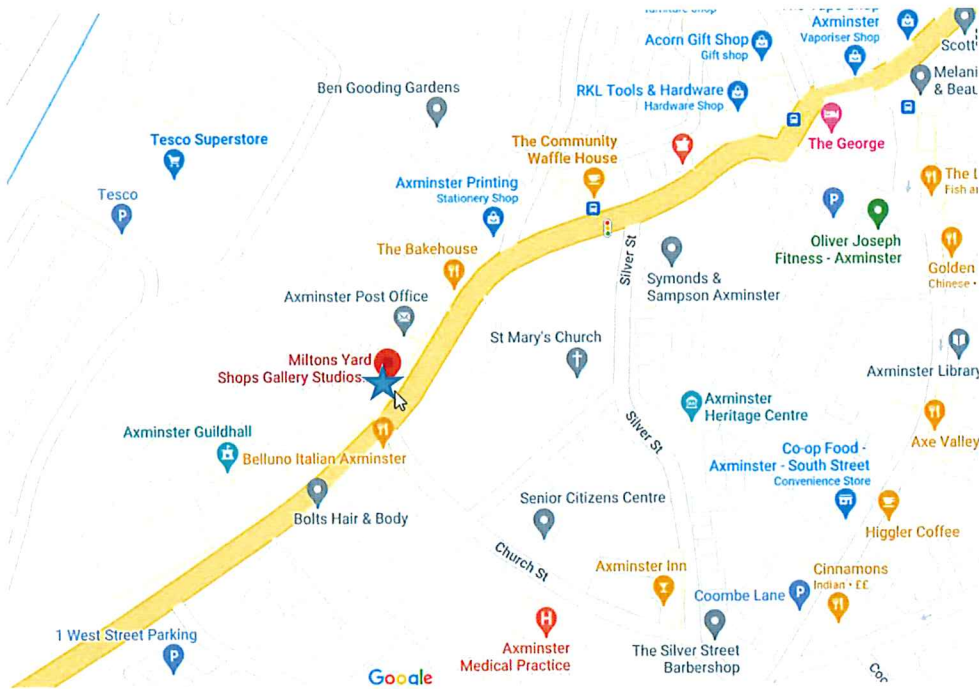

Azura Tapas & Cocktails – 11-12 Milton's Yard, Axminster

Image taken from Google Maps

Image from Council Mapping - Emap

PREMISES - ENTRANCE ROUTES SHOWN

SITE PHOTOS - BELLE VUE ENTRANCE
(ROUTE TO PREMISES ENTRANCE C)

SITE PHOTOS - MILTON'S YARD ENTRANCE
(ROUTE TO PREMISES ENTRANCE A & B AND EXTERNAL SEATING AREA)