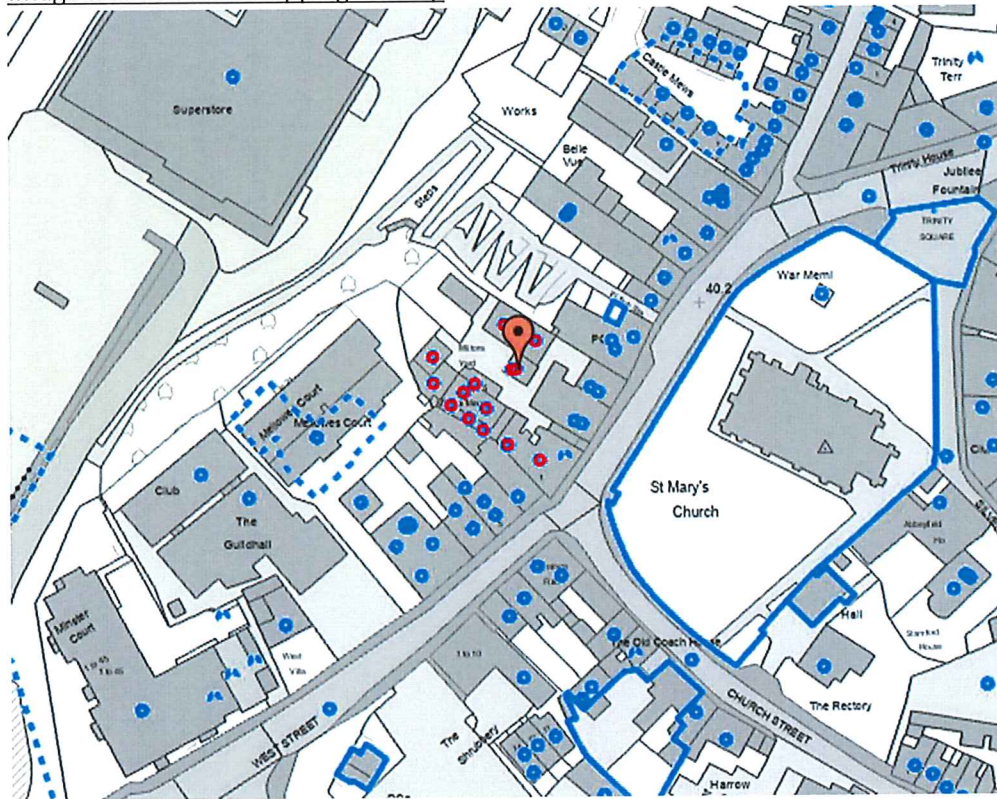

Azura Tapas & Cocktails – 11-12 Milton's Yard, Axminster

Image taken from Google Maps

Image from Council Mapping - Emap

PREMISES - ENTRANCE ROUTES SHOWN

SITE PHOTOS - BELLE VUE ENTRANCE
(ROUTE TO PREMISES ENTRANCE C)

SITE PHOTOS - MILTON'S YARD ENTRANCE
(ROUTE TO PREMISES ENTRANCE A & B AND EXTERNAL SEATING AREA)